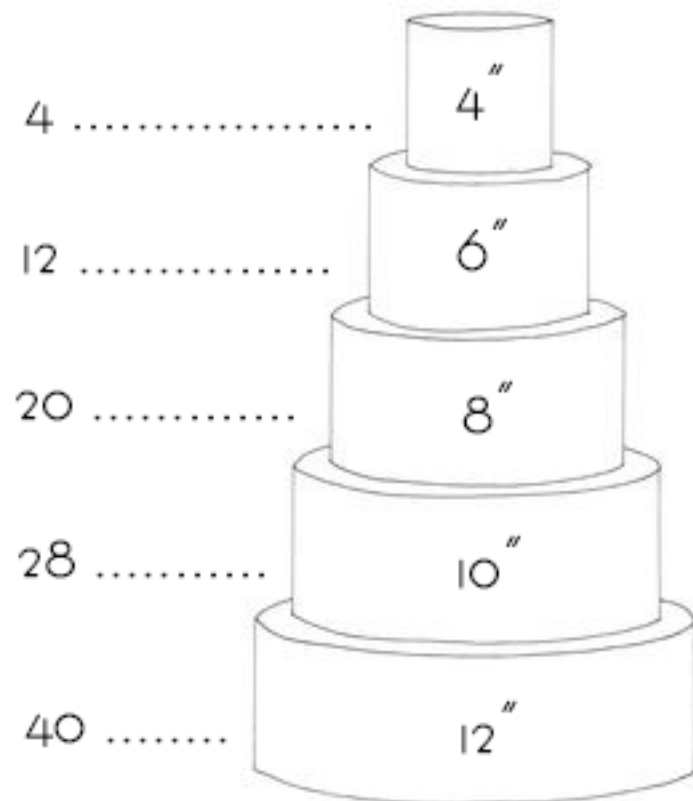

# Party Size Servings

1.5" x 2" Slices

Serving Size ..... Cake Size

Cake Size ..... Serving Size

*Cuppy Cakes*  
Where Life Is Sweet

[www.ourcuppycakes.com](http://www.ourcuppycakes.com)