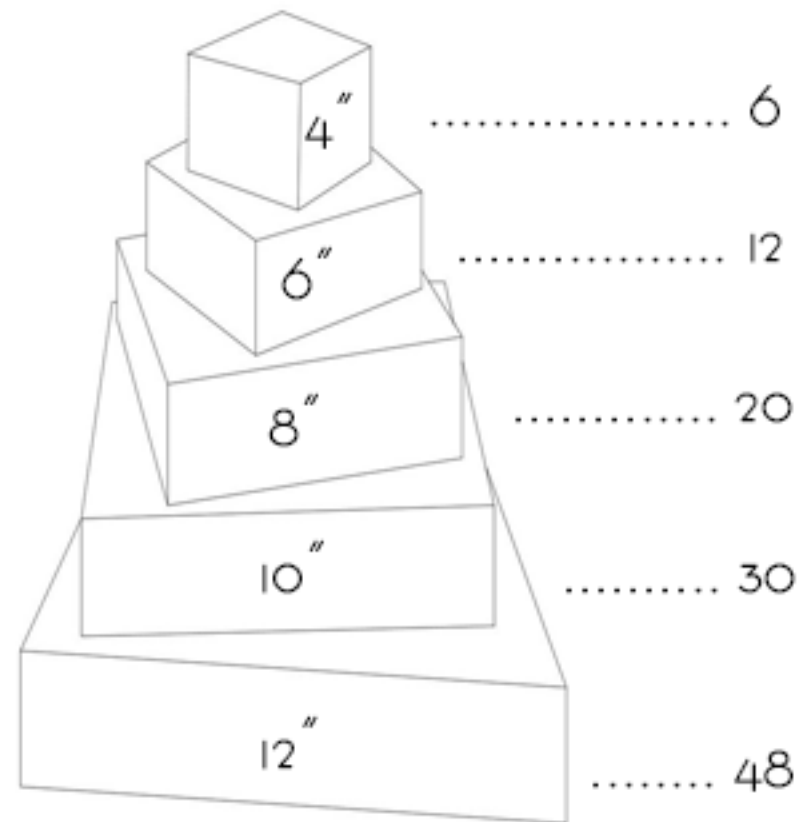

# Party Size Servings

1.5" x 2" Slices

Serving Size ..... Cake Size

Cake Size ..... Serving Size

*Cuppy Cakes*  
Where Life Is Sweet

[www.ourcuppycakes.com](http://www.ourcuppycakes.com)